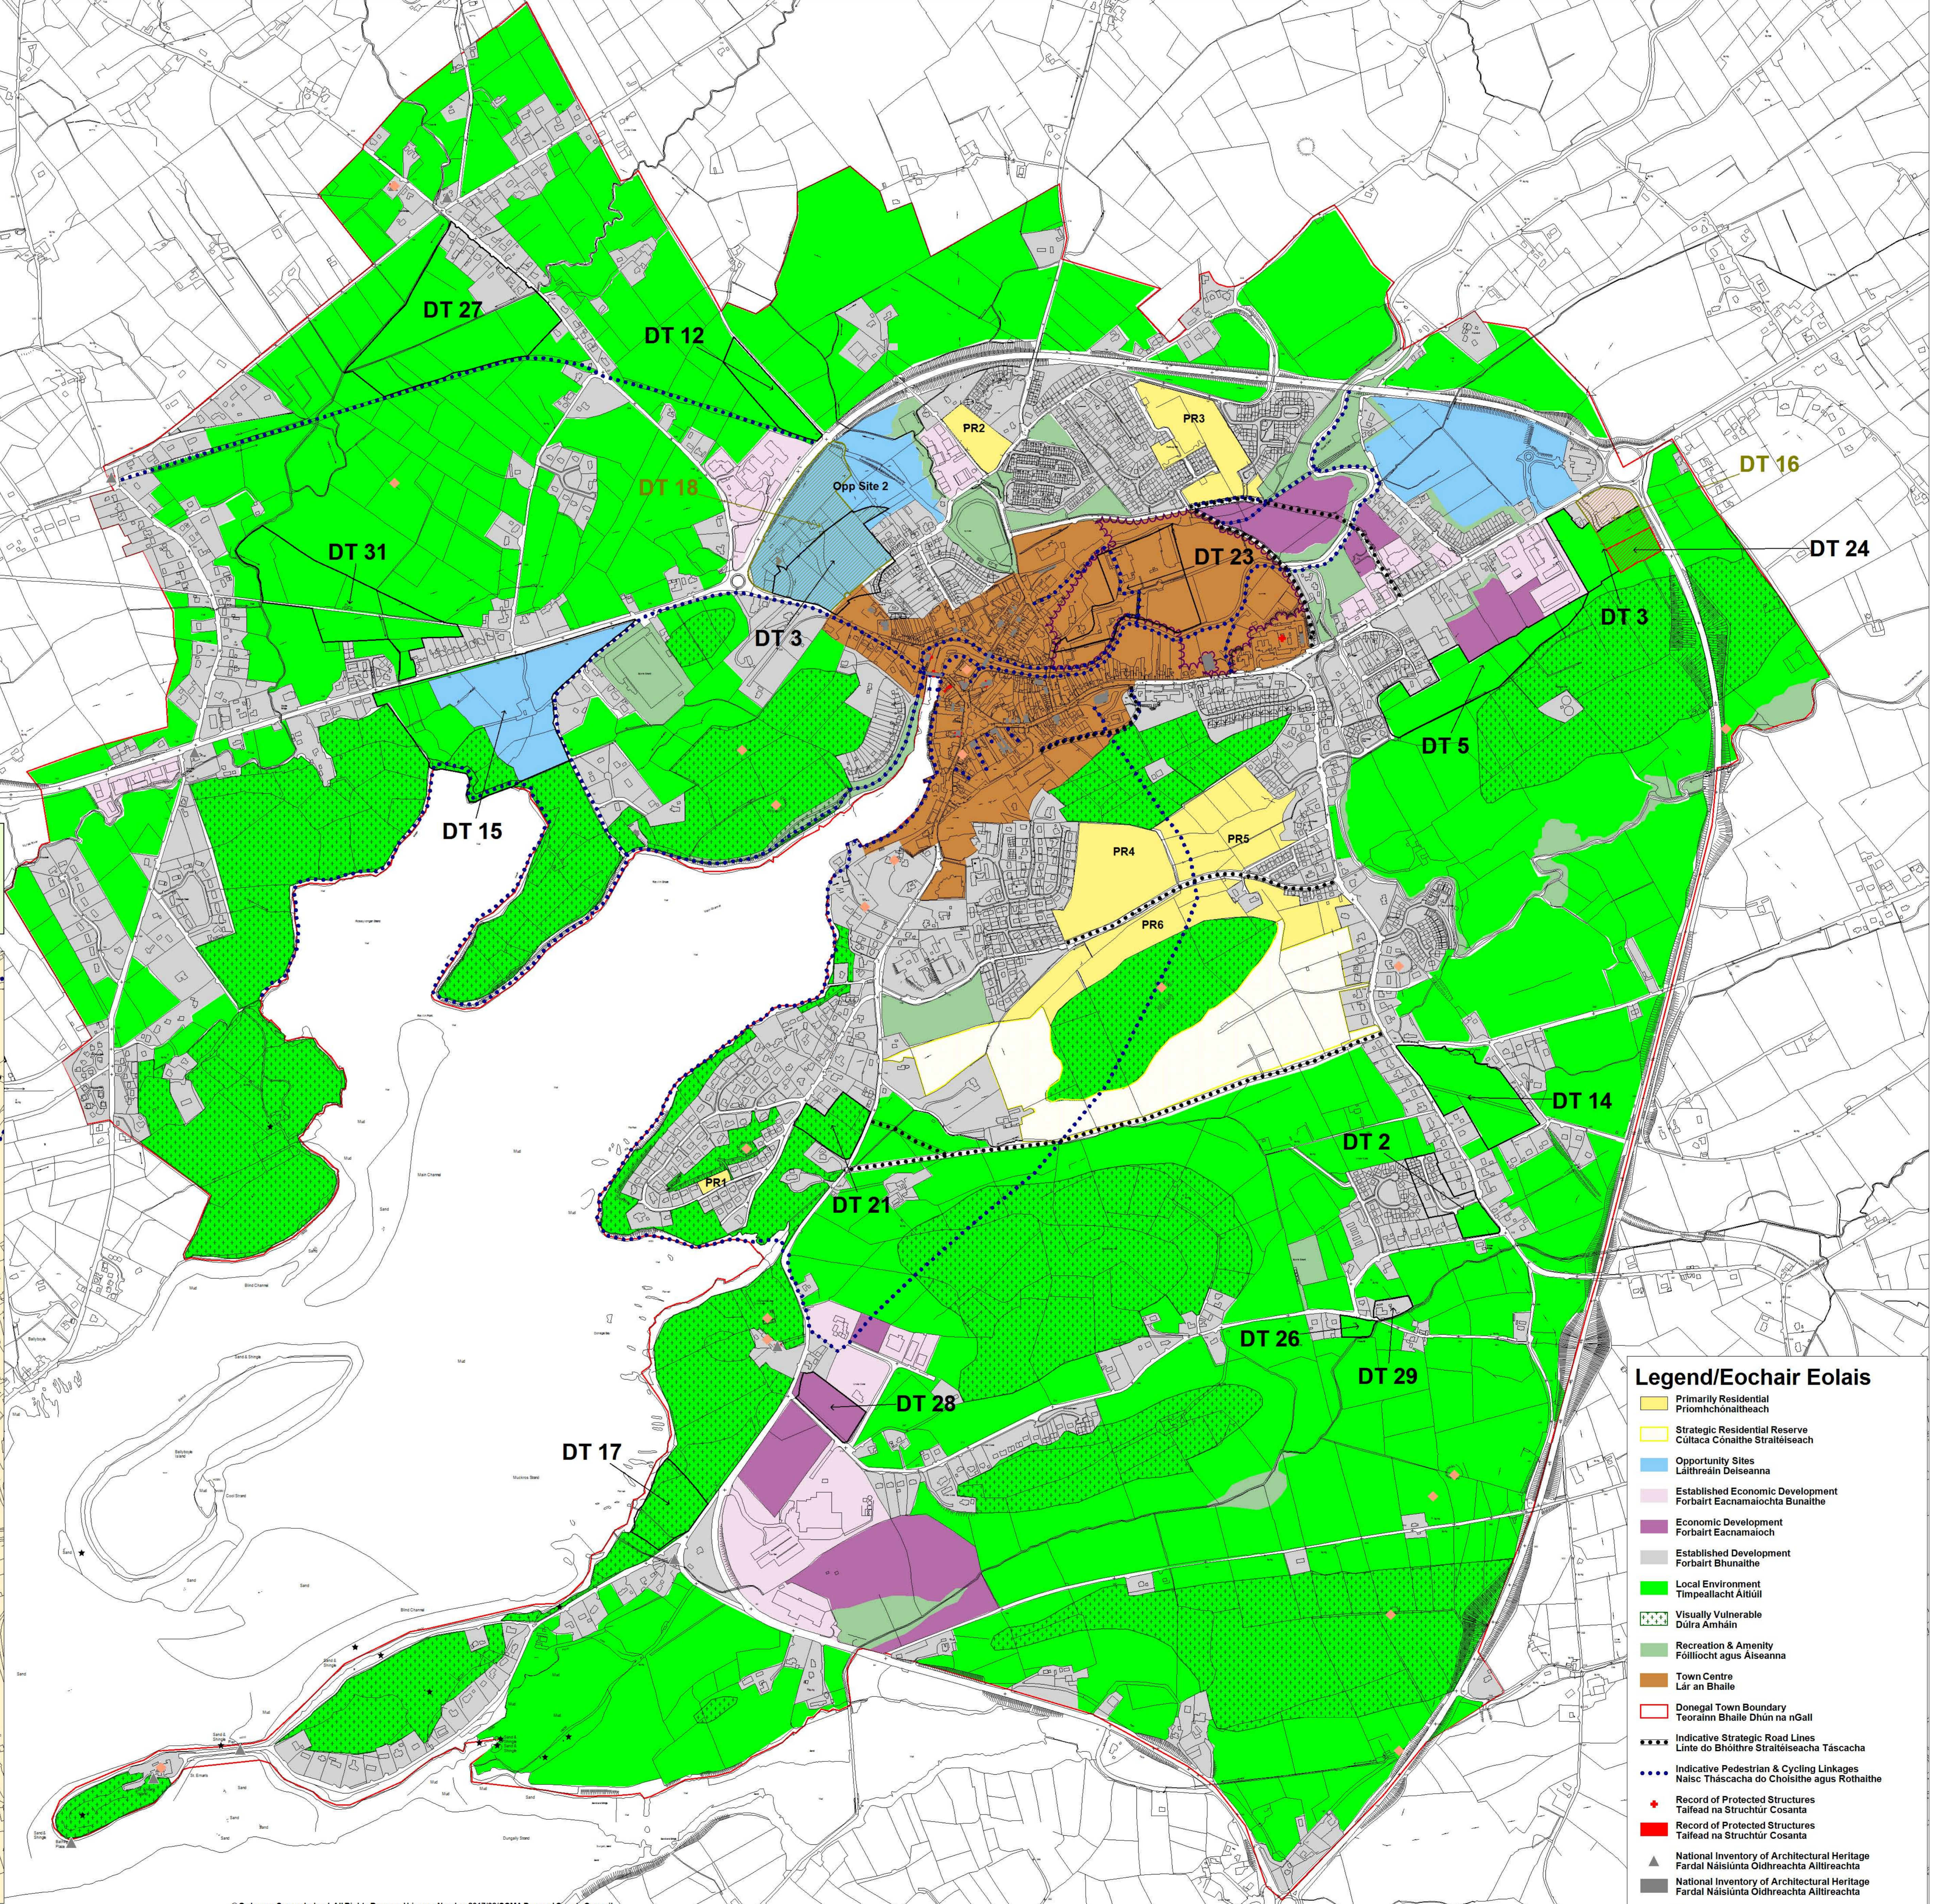

Seven Strategic Towns Local Area Plan (Donegal Town)
Section 20 (3) (c) Chiefs Executive's Report On Submissions/Observations Received In Response To Draft Plan
Map 6: Draft Land Use Zoning Map For Donegal Town.
Identifying Submissions/Observations Referring To Site Specific Issues.

DT 10 Submission Insert Map

Donegal Town Centre Insert
Ionsáiteán de Lár Bhaile Dhún na nGall

- Legend/Eochair Eolais**
- Town Centre Lár an bhaile
 - Opportunity Sites Láithreán Deiseanna
 - Recreation & Amenity Follíocht agus Aiseanna
 - Masterplan Area Limistéir Masteaplain
 - Indicative Strategic Road Lines Línte do Bhóithre Straitéiseacha Tásca
 - Indicative Pedestrian & Cycling Linkages Naisc Thásca do Chloisthe agus Rothaite
 - Areas of Townscape Character Ceantair den Character Bhaile
 - Record of Protected Structures Taisíad na Struchtúr Cosanta
 - Record of Protected Structures Taisíad na Struchtúr Cosanta
 - National Inventory of Architectural Heritage Fardal Náisiúnta Oidhreachta Ailtreachta
 - National Inventory of Architectural Heritage Fardal Náisiúnta Oidhreachta Ailtreachta
 - Monument Seachomhartha