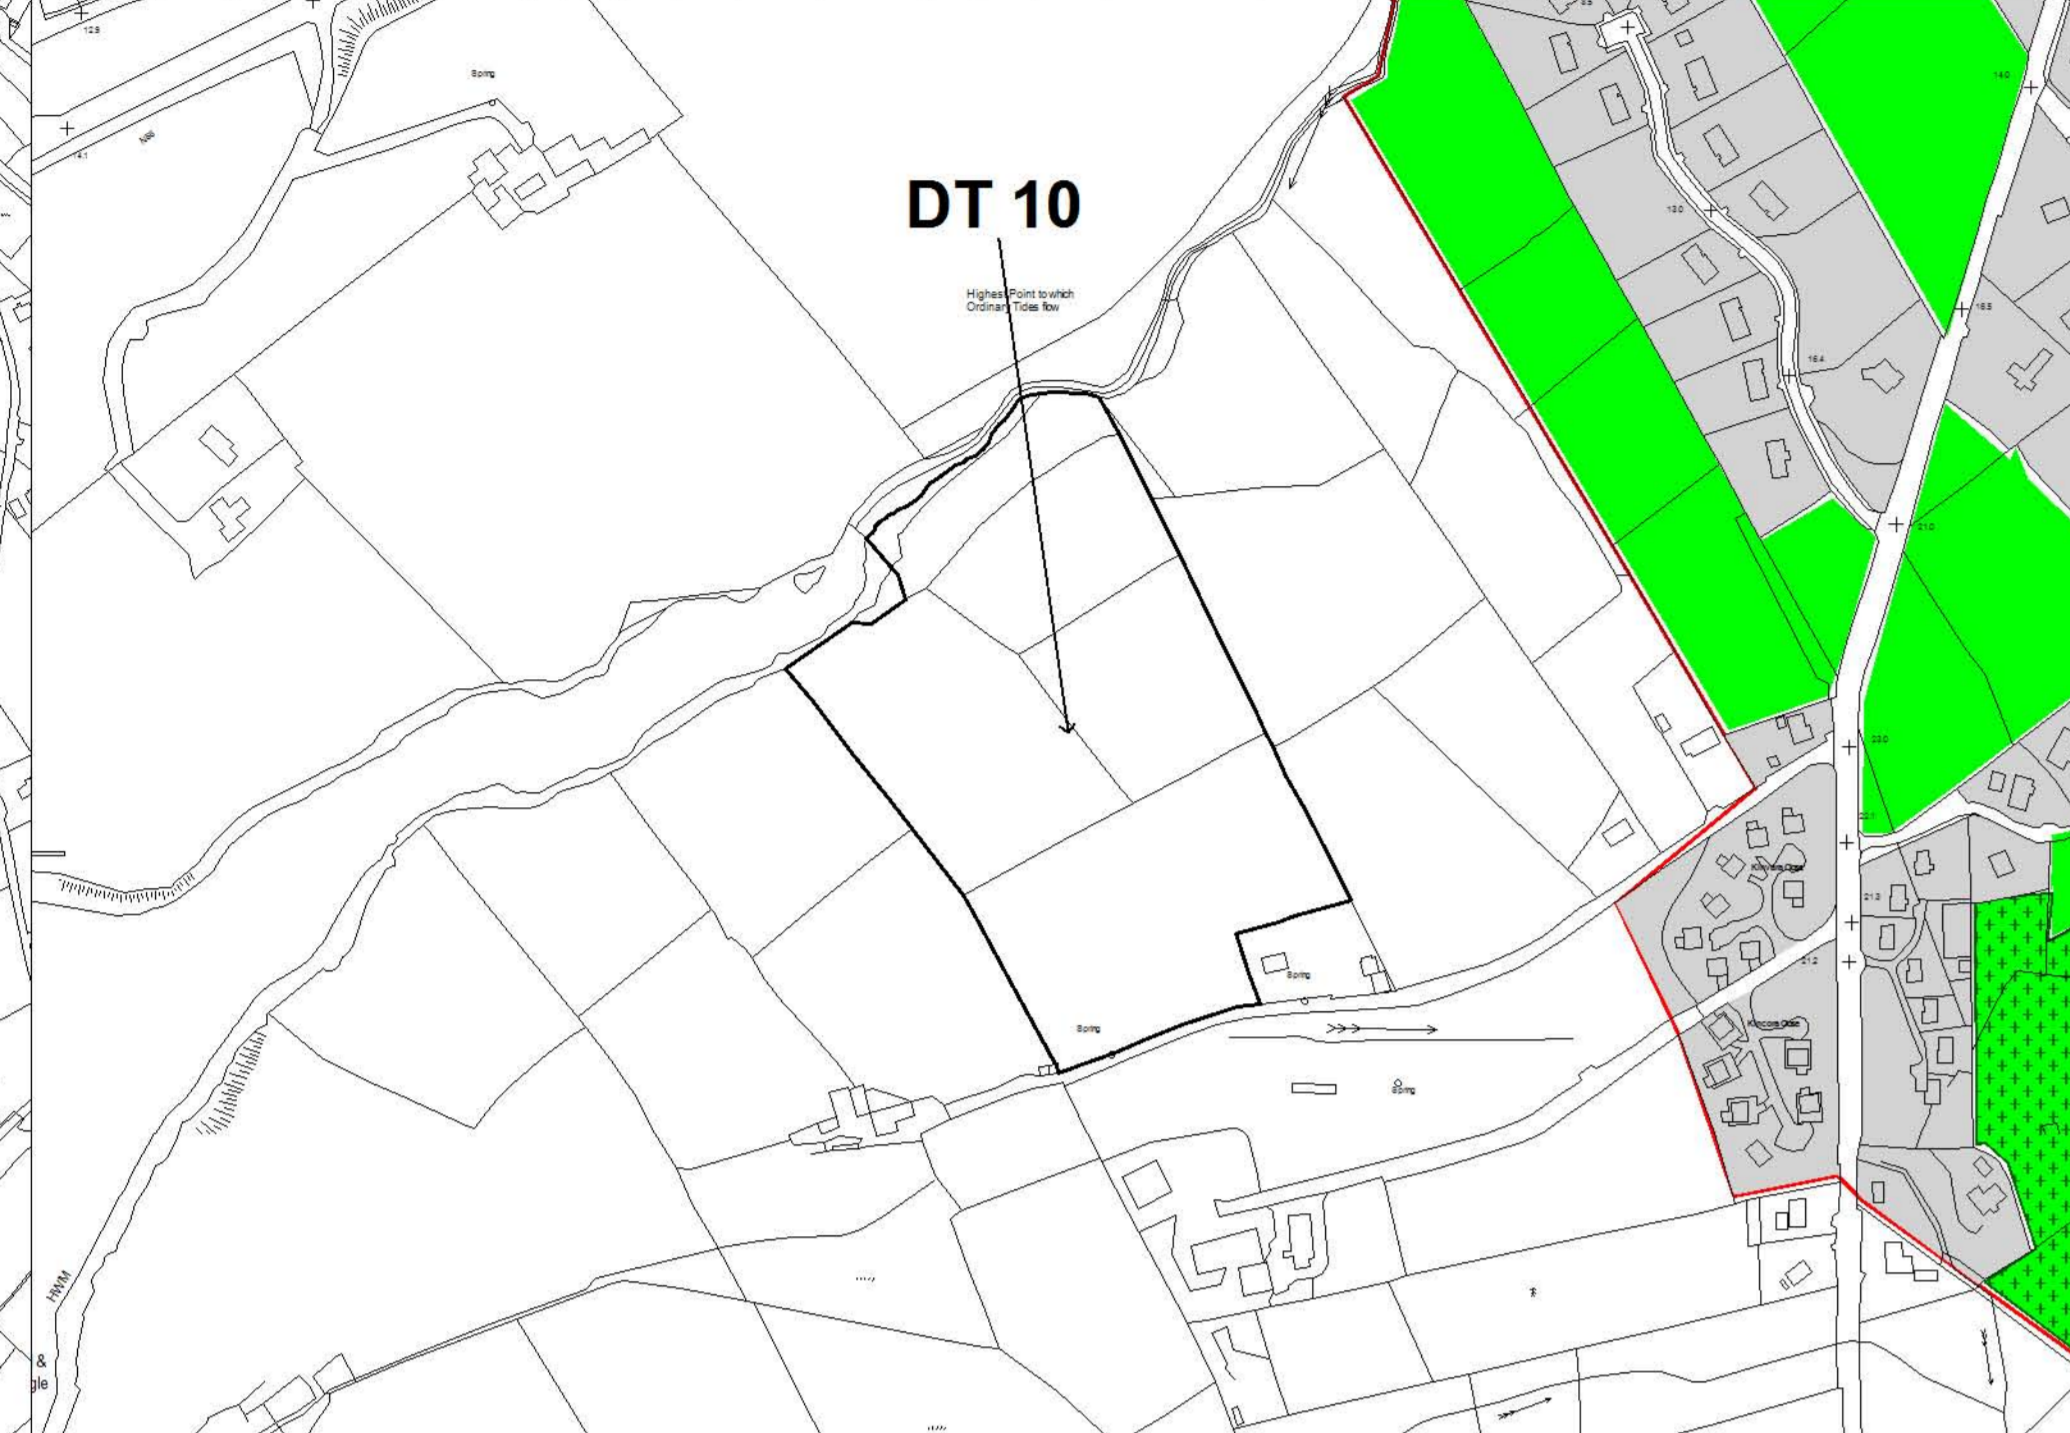

Seven Strategic Towns Local Area Plan (Donegal Town)
Section 20 (3) (c) Chiefs Executive's Report On Submissions/Observations Received In Response To Draft Plan
Map 6: Draft Land Use Zoning Map For Donegal Town.
Identifying Submissions/Observations Referring To Site Specific Issues.

DT 10 Submission Insert Map

Donegal Town Centre Insert
Ionsáiteán de Lár Bhaile Dhún na nGall

- Legend/Eochair Eolais**
- Town Centre Lár an bhaile
 - Opportunity Sites Láithreán Deiseanna
 - Recreation & Amenity Follíocht agus Aiseanna
 - Masterplan Area Limistéir Masteaplain
 - Indicative Strategic Road Lines Línte do Bhóithre Straitéiseacha Tásca
 - Indicative Pedestrian & Cycling Linkages Naisc Thásca do Chloisthe agus Rothaite
 - Areas of Townscape Character Ceantair den Character Bhaile
 - Record of Protected Structures Taisíad na Struchtúr Cosanta
 - Record of Protected Structures Taisíad na Struchtúr Cosanta
 - National Inventory of Architectural Heritage Fardal Náisiúnta Oidhreachta Ailtreachta
 - National Inventory of Architectural Heritage Fardal Náisiúnta Oidhreachta Ailtreachta
 - Monument Seachomhartha