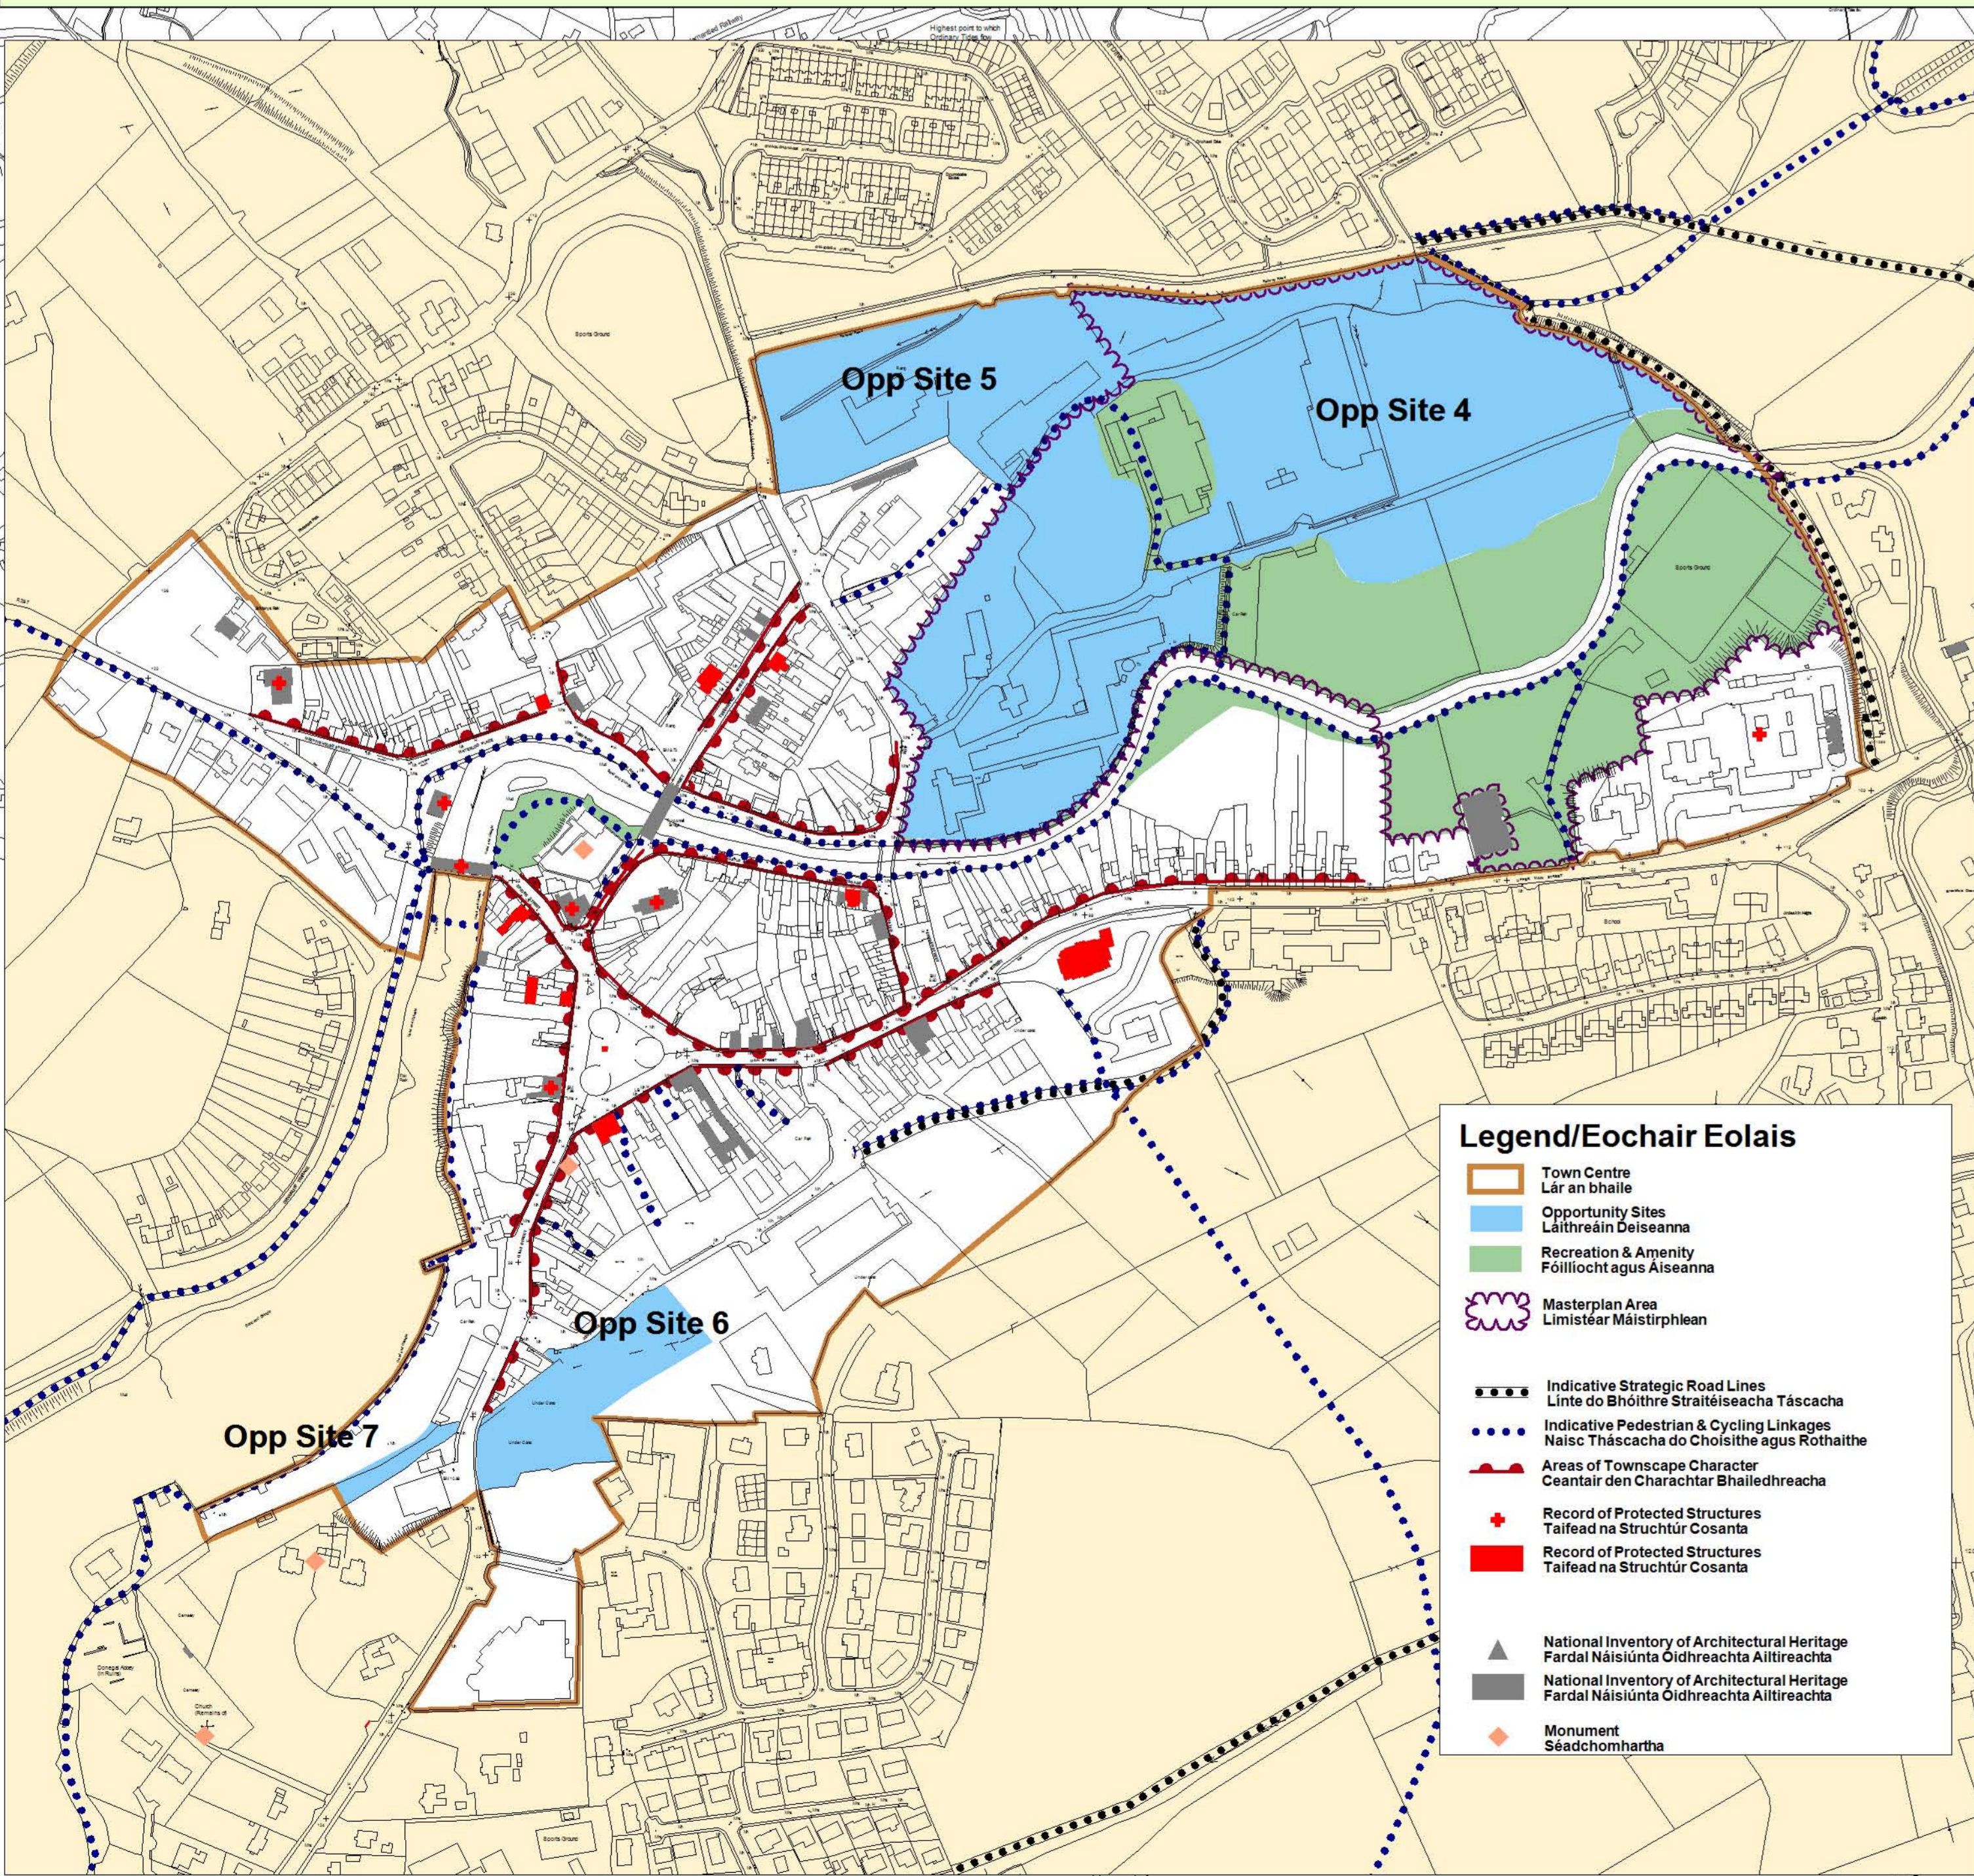

Seven Strategic Towns Local Area Plan (Donegal Town)
Section 20 (3) (c) Chiefs Executive's Report On Submissions/Observations Received In Response To Draft Plan
Map 6: Draft Land Use Zoning Map For Donegal Town.
Identifying Submissions/Observations Referring To Site Specific Issues.

DT 10 Submission Insert Map

Donegal Town Centre Insert
Ionsáiteán de Lár Bhaile Dhún na nGall

- Legend/Eochair Eolais**
- Town Centre Lár an bhaile
 - Opportunity Sites Láithreán Deiseanna
 - Recreation & Amenity Follíocht agus Aiseanna
 - Masterplan Area Limistéir Masteaplain
 - Indicative Strategic Road Lines Línte do Bhóithre Straitéiseacha Tásca
 - Indicative Pedestrian & Cycling Linkages Naisc Thásca do Chloisthe agus Rothaite
 - Areas of Townscape Character Ceantair den Character Bhaile
 - Record of Protected Structures Taisíad na Struchtúr Cosanta
 - Record of Protected Structures Taisíad na Struchtúr Cosanta
 - National Inventory of Architectural Heritage Fardal Náisiúnta Oidhreachta Ailtreachta
 - National Inventory of Architectural Heritage Fardal Náisiúnta Oidhreachta Ailtreachta
 - Monument Seachomhartha